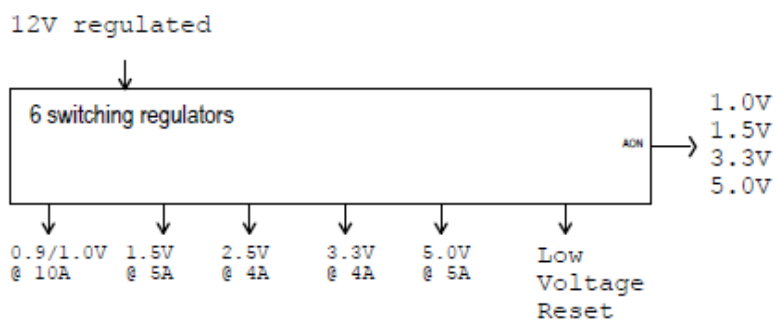

This section specifies the hardware interfaces and operational theory of the 4K series.

Block Diagram

Interfaces

4K242

Front	Left	Right	Back	Internal
DA15 GPIO	GPIO service button	SDHC/SDXC flash card slot	12V Molex power connector	MicroSD slot
3.5mm IR in/out	GPIO reset button	Status/error LED (red)	HDMI out	SATA connector
3.5mm audio out		Update LED (yellow)	RJ45 Ethernet (POE)	WiFi Module connector
		Power LED (green)		
		SD activity LED (green)		
		MicroSD presence LED (green)		
		Ethernet activity LED (green)		
		WiFi activity LED (green)		
		Server connection (green)		

4K1042

Front	Left	Right	Back	Internal
DE9 RS232 serial (male)	GPIO service button	SDHC/SDXC flash card slot	12V Molex power connector	MicroSD slot
DA15 GPIO	GPIO reset button	Status/error LED (red)	SPDIF out	SATA connector
3.5mm IR in/out		Update LED (yellow)	HDMI out	WiFi Module connector
3.5mm audio out		Power LED (green)	USB 3.0	
		SD activity LED (green)	RJ45 Ethernet (POE)	
		MicroSD presence LED (green)		
		Ethernet activity LED (green)		
		WiFi activity LED (green)		
		Server connection (green)		