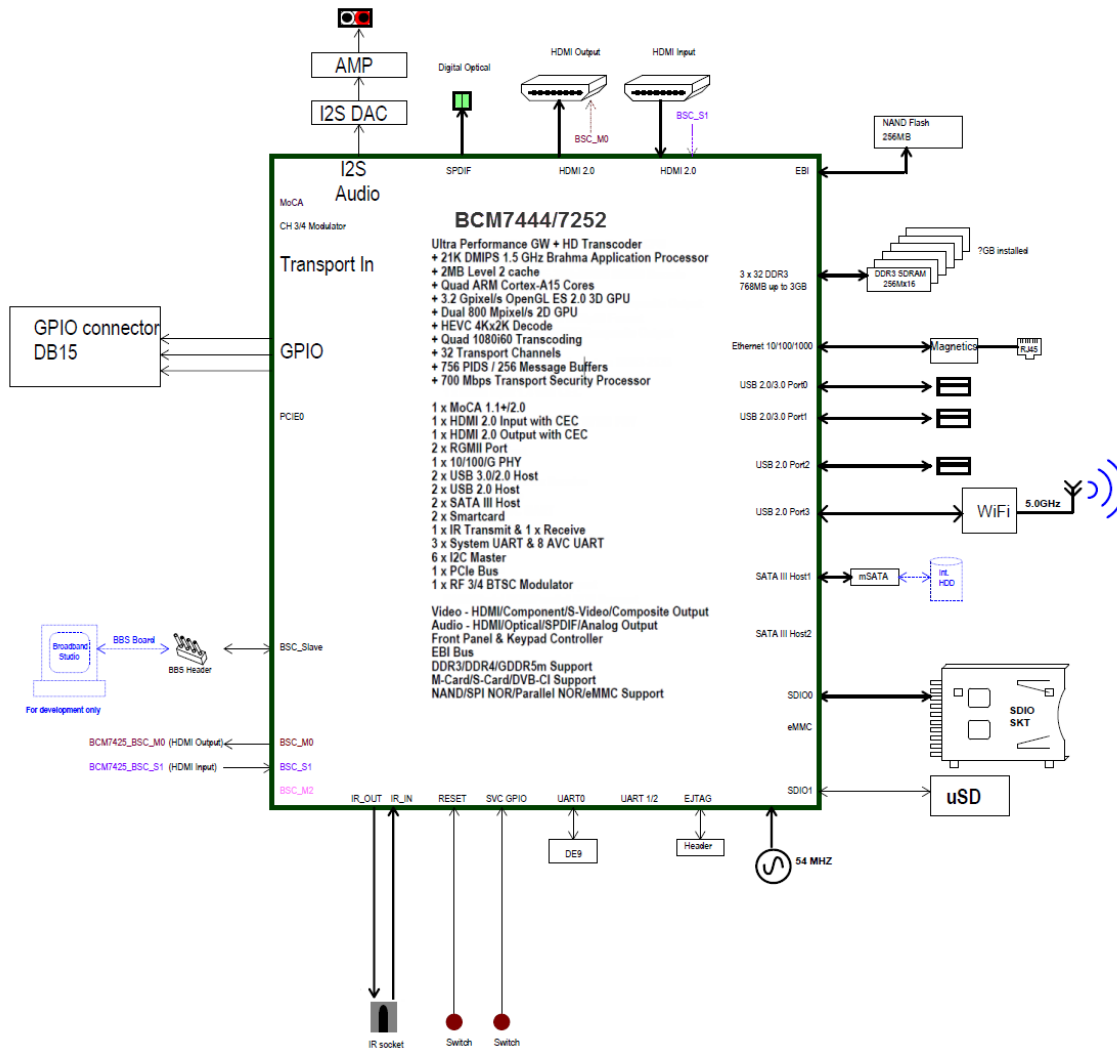

4K242, 4K1042, 4K1142

ON THIS PAGE

- Block Diagram
- Interfaces
 - 4K242
 - 4K1042
 - 4K1142

The 4K series is a line of commercial-grade solid-state media players that can be used to decode images, audio, and video (up to 3840x2160x60p) for digital-signage and kiosk applications. In addition to driving audio/video devices, these players can be controlled with various networked and built-in interfaces.

This section specifies the hardware interfaces and operational theory of the 4K series.

Block Diagram

Interfaces

4K242

Front	Left	Right	Back	Internal
DA15 GPIO	GPIO service button	SDHC/SDXC flash card slot	12V Molex power connector	MicroSD slot
3.5mm IR in/out	GPIO reset button	Status/error LED (red)	HDMI out	SATA connector
3.5mm audio out		Update LED (yellow)	RJ45 Ethernet (POE)	WiFi Module connector
		Power LED (green)		
		SD activity LED (green)		
		MicroSD presence LED (green)		
		Ethernet activity LED (green)		
		WiFi activity LED (green)		
		Server connection (green)		

4K1042

Front	Left	Right	Back	Internal
DE9 RS232 serial (male)	GPIO service button	SDHC/SDXC flash card slot	12V Molex power connector	MicroSD slot
DA15 GPIO	GPIO reset button	Status/error LED (red)	SPDIF out	SATA connector
3.5mm IR in/out		Update LED (yellow)	HDMI out	WiFi Module connector
3.5mm audio out		Power LED (green)	USB 3.0	
		SD activity LED (green)	RJ45 Ethernet (POE)	
		MicroSD presence LED (green)		
		Ethernet activity LED (green)		
		WiFi activity LED (green)		
		Server connection (green)		

4K1142

Front	Left	Right	Back	Internal
USB 2.0	GPIO service button	SDHC/SDXC flash card slot	12V Molex power connector	MicroSD slot
DE9 RS232 serial (male)	GPIO reset button	Status/error LED (red)	SPDIF out	SATA connector
3.5mm IR in/out		Update LED (yellow)	HDMI out	WiFi Module connector
3.5mm audio out		Power LED (green)	HDMI in	
		SD activity LED (green)	(2x) USB 3.0	
		MicroSD presence LED (green)	RJ45 Ethernet (POE)	
		Ethernet activity LED (green)		
		WiFi activity LED (green)		